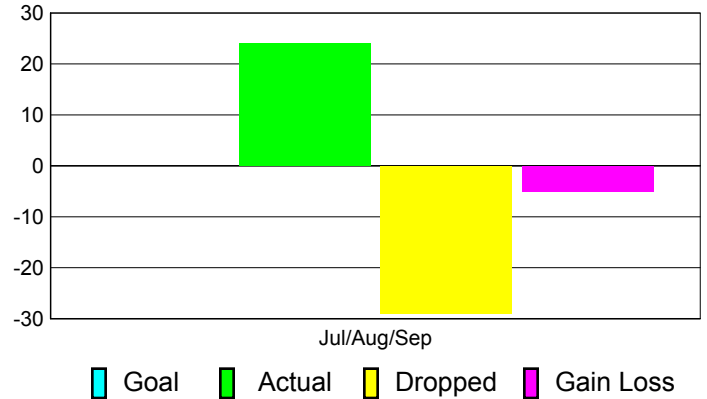

Membership Results 2011-2012

Goal, New, Dropped, Gain/Loss